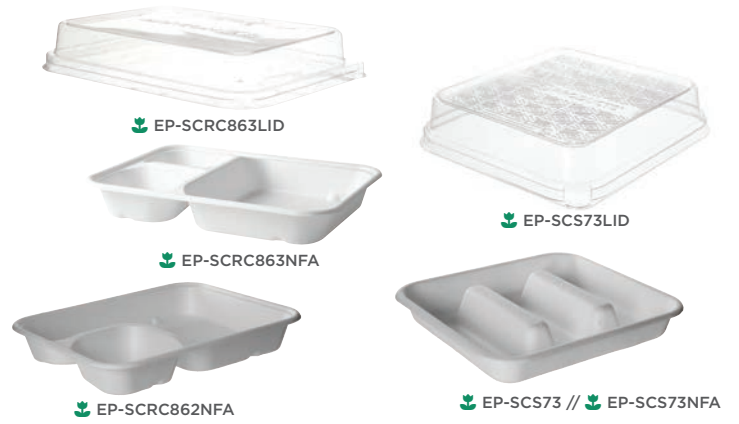

WORLDVIEW™ SPECIALTY