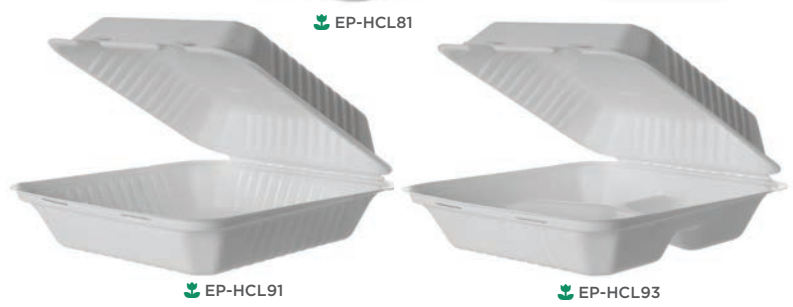

SOAK-PROOF CLAMSHELLS

					COMPOSTABLE	COLD FOOD ONLY	MICROWAVABLE	FREEZABLE	CUSTOMIZABLE	VANGUARD		
✓	EP-HCL81	8x8x3in Clamshell, White	☐	Fiber/PLA	✓	✓	✓				4 packs of 50	200/cs
✓	EP-HCL91	9x9x3in Clamshell, White	☐	Fiber/PLA	✓	✓	✓				4 packs of 50	200/cs
✓	EP-HCL93	9x9x3in, 3-Compt Clamshell, White	☐	Fiber/PLA	✓	✓	✓				4 packs of 50	200/cs

SPECIALTY CLAMSHELLS

✓	EP-HC137NFA	13x7x2in Flatbread Clamshell, White	☐	Molded Fiber	✓	✓	✓	✓	✓	✓	4 packs of 50	200/cs

✗ Not Compostable   ✓ Vanguard