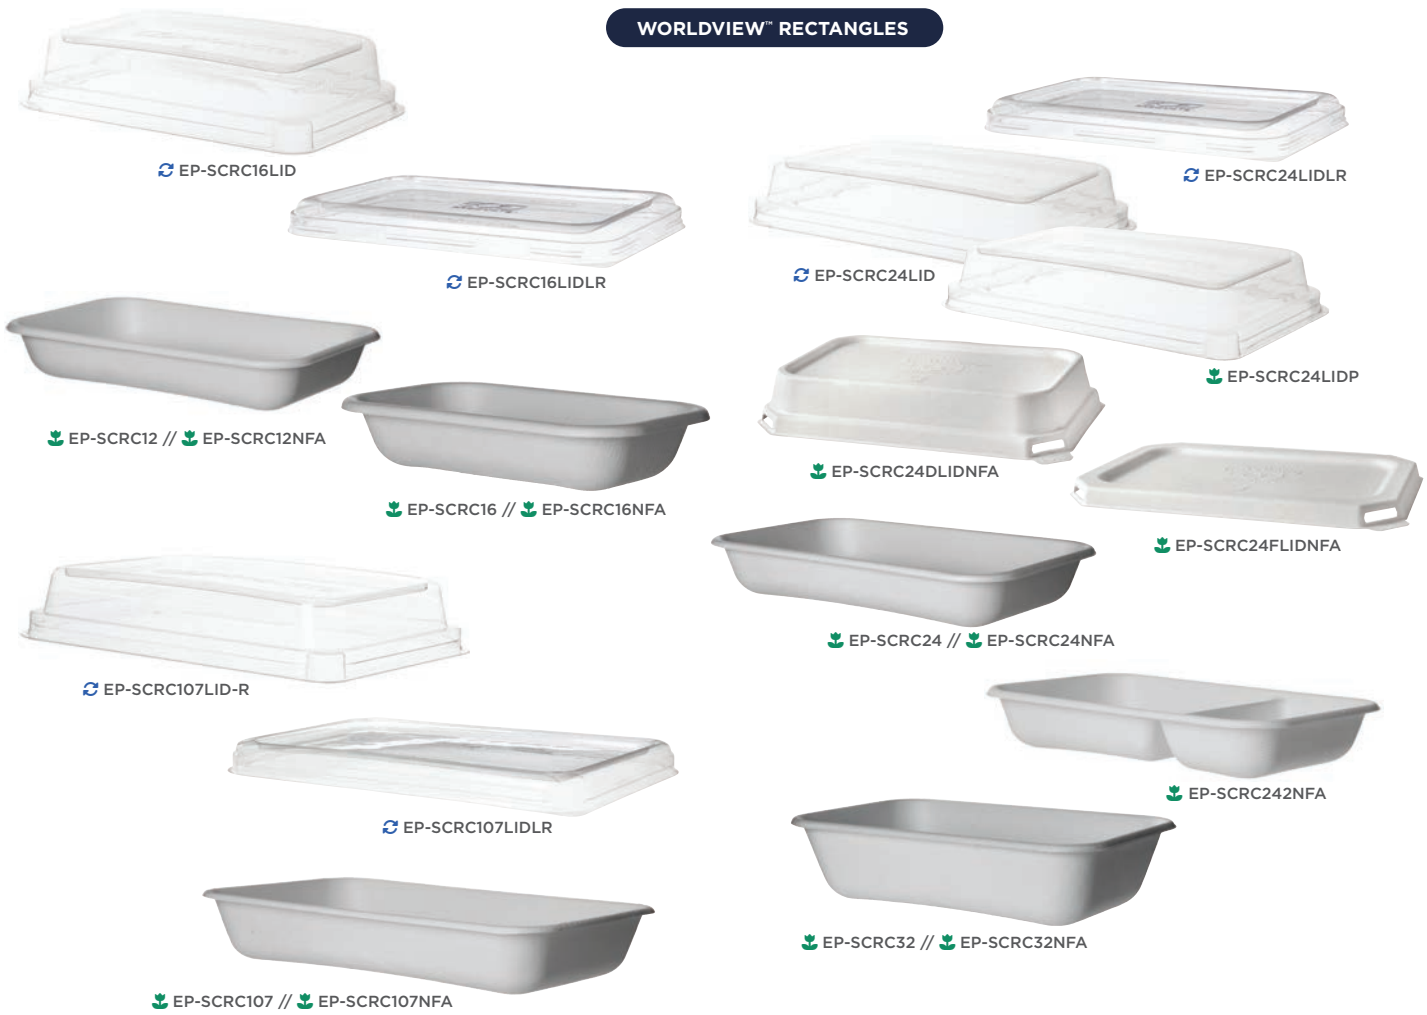

WORLDVIEW™ RECTANGLES

WORLDVIEW™

COMPOSTABLE
COLD FOOD ONLY
MICROWAVABLE
FREEZABLE
CUSTOMIZABLE
VANGUARD

RECTANGLES											
♻️	EP-SCRC12	12oz Rectangle, White		7x4.75x1in	Molded Fiber	☑️	☑️	☑️	☑️	8 packs of 50	400/cs
♻️	EP-SCRC12NFA	Vanguard® 12oz Rectangle, White		7x4.75x1in	Molded Fiber	☑️	☑️	☑️	♻️	8 packs of 50	400/cs
♻️	EP-SCRC16	16oz Rectangle, White		7x4.75x1.5in	Molded Fiber	☑️	☑️	☑️	☑️	8 packs of 50	400/cs
♻️	EP-SCRC16NFA	Vanguard® 16oz Rectangle, White		7x4.75x1.5in	Molded Fiber	☑️	☑️	☑️	♻️	8 packs of 50	400/cs
♻️	EP-SCRC16LID	Lid: 12/16oz Dome Lid Clear		7.25x5x1.5in	100% RPET	☒				8 packs of 50	400/cs
♻️	EP-SCRC16LIDL	Lid: 12/16oz Low-Profile Lid Clear		7.25x5x.5in	100% RPET	☒				8 packs of 50	400/cs
♻️	EP-SCRC24	24oz Rectangle, White		8.5x5.5x1.5in	Molded Fiber	☑️	☑️	☑️	☑️	8 packs of 50	400/cs
♻️	EP-SCRC24NFA	Vanguard® 24oz Rectangle, White		8.5x5.5x1.5in	Molded Fiber	☑️	☑️	☑️	♻️	8 packs of 50	400/cs
♻️	EP-SCRC24NFA	Vanguard® 24oz Rectangle 2-Compt, White		8.5x5.5x1.5in	Molded Fiber	☑️	☑️	☑️	♻️	8 packs of 50	400/cs
♻️	EP-SCRC32	32oz Rectangle, White		8.5x5.5x2in	Molded Fiber	☑️	☑️	☑️	☑️	8 packs of 50	400/cs
♻️	EP-SCRC32NFA	Vanguard® 32oz Rectangle, White		8.5x5.5x2in	Molded Fiber	☑️	☑️	☑️	♻️	8 packs of 50	400/cs
♻️	EP-SCRC24LIDP	Lid: 24/32oz Dome Lid, Clear		8.75x5.75x1.5in	PLA	☑️	☑️		☑️	4 packs of 50	200/cs
♻️	EP-SCRC24FLIDNFA	Lid: Vanguard® 24/32oz Flat Lid, White		8.75x5x.5in	Molded Fiber	☑️	☑️	☑️	♻️	8 packs of 50	400/cs
♻️	EP-SCRC24DLIDNFA	Lid: Vanguard® 24/32oz Dome Lid, White		8.75x5x1in	Molded Fiber	☑️	☑️	☑️	♻️	8 packs of 50	400/cs
♻️	EP-SCRC24LID	Lid: 24/32oz Dome Lid, Clear		8.75x5.75x1.5in	100% RPET	☒			☑️	8 packs of 50	400/cs
♻️	EP-SCRC24LIDL	Lid: 24/32oz Low-Profile Rectangle Vented Lid, Clear		8.75x5.75x.5in	100% RPET	☒			☑️	8 packs of 50	400/cs
♻️	EP-SCRC107	48oz Rectangle, White		10x7x1.75in	Molded Fiber	☑️	☑️	☑️	☑️	4 packs of 50	200/cs
♻️	EP-SCRC107NFA	Vanguard® 48oz Rectangle, White		10x7x1.75in	Molded Fiber	☑️	☑️	☑️	♻️	4 packs of 50	200/cs
♻️	EP-SCRC107LID-R	Lid: 48oz Dome Lid, Clear		10x7x1.75in	100% RPET	☒			☑️	4 packs of 50	200/cs
♻️	EP-SCRC107LIDL	Lid: 48oz Low-Profile Lid, Clear		10x7x1.75in	100% RPET	☒			☑️	4 packs of 50	200/cs

☒ Not Compostable   ♻️ Vanguard