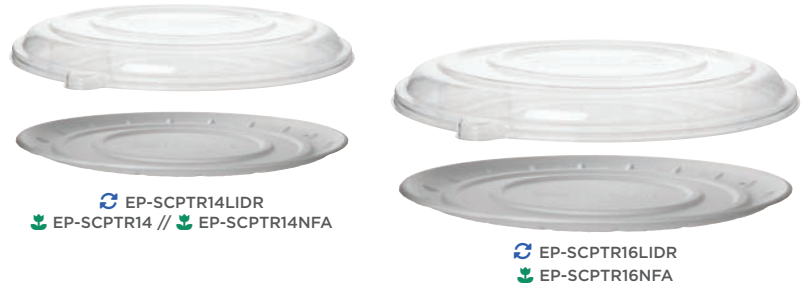

WORLDVIEW™ OVAL

COMPOSTABLE
COLD FOOD ONLY
MICROWAVABLE
FREEZABLE
CUSTOMIZABLE
VANGUARD

WORLDVIEW™ MOLDED MOLDED FIBER CONTAINERS

ROUNDS												
♻️	EP-SCR9	9in Round, 34oz, White		9x1.25in	Molded Fiber	☑️	☑️	☑️	☑️	8 packs of 50	400/cs	
♻️	EP-SCR9NFA	Vanguard® 9in Round, 34oz, White		9x1.25in	Molded Fiber	☑️	☑️	☑️	☑️	♻️	8 packs of 50	400/cs
♻️	EP-SCR93NFA	Vanguard® 9in, 3-Compt Round, 28oz, (12/8/8oz), White		9x1.25in	Molded Fiber	☑️	☑️	☑️	☑️	♻️	8 packs of 50	400/cs
♻️	EP-SCR9LIDP	Lid: 9in Round Lid, Clear		9.25x1.25in	PLA	☑️	☑️	☑️	☑️	☑️	6 packs of 50	300/cs
♻️	EP-SCR9LID	Lid: 9in Round Lid, Clear		9.25x1.25in	100% RPET	❌			☑️		6 packs of 50	300/cs
OVALS												
♻️	EP-SCV24NFA	Vanguard® 24oz Oval, White		9.75x6.75x1.25in	Molded Fiber	☑️	☑️	☑️	☑️	♻️	6 packs of 50	300/cs
♻️	EP-SCV32NFA	Vanguard® 32oz Oval, White		9.75x6.75x1.75in	Molded Fiber	☑️	☑️	☑️	☑️	♻️	6 packs of 50	300/cs
♻️	EP-SCV48NFA	Vanguard® 48oz Oval, White		9.75x6.75x2.75in	Molded Fiber	☑️	☑️	☑️	☑️	♻️	6 packs of 50	300/cs
♻️	EP-SCV32LIDLDP	Lid: 24/32/48oz Low-Profile Oval Lid, Clear		9.75x6.75x.75in	PLA	☑️	☑️	☑️	☑️	☑️	6 packs of 50	300/cs
♻️	EP-SCV32DLIDNFA	Lid: Vanguard® 24/32/48oz Dome Oval Lid, White		9.75x6.75x1.75in	Molded Fiber	☑️	☑️	☑️	☑️	♻️	6 packs of 50	300/cs
♻️	EP-SCV32LID-R	Lid: 24/32/48oz Oval Lid, Clear		10x7x1.125in	100% RPET	❌			☑️		6 packs of 50	300/cs
SPECIALTY												
♻️	EP-SCRC862NFA	Vanguard® 2-Compt Nacho Tray, (20/3.7oz), White		6x8x1.25in	Molded Fiber	☑️	☑️	☑️	☑️	♻️	8 packs of 50	400/cs
♻️	EP-SCRC863NFA	Vanguard® 3-Compt Nacho Tray, (15.4/3.7/3.7oz) White		6x8x1.25in	Molded Fiber	☑️	☑️	☑️	☑️	♻️	8 packs of 50	400/cs
♻️	EP-SCRC863LID	Lid: Nacho Tray Lid, Clear		6x8x1.5in	PLA	☑️	☑️		☑️		4 packs of 50	200/cs
♻️	EP-SCS73	3-Compt Square Taco Tray, White		7.25x6.75x1in	Molded Fiber	☑️	☑️	☑️	☑️		6 packs of 50	300/cs
♻️	EP-SCS73NFA	Vanguard® 3-Compt Square Taco Tray, White		7.25x6.75x1in	Molded Fiber	☑️	☑️	☑️	☑️	♻️	6 packs of 50	300/cs
♻️	EP-SCS73LID	Lid: Dome Lid for Taco Tray, Clear		7.25x7x1.5in	PLA	☑️	☑️		☑️		6 packs of 50	300/cs
♻️	EP-SCPTR14	14in Pizza Tray Base, White		14x.75in	Molded Fiber	☑️	☑️	☑️	☑️		1 pack of 50	50/cs
♻️	EP-SCPTR14NFA	Vanguard® 14in Pizza Tray Base, White		14x.75in	Molded Fiber	☑️	☑️	☑️	☑️	♻️	1 pack of 50	50/cs
♻️	EP-SCPTR14LIDR	Lid: 14in Pizza Tray Lid, Clear		14x1.125in	100% RPET	❌			☑️		1 pack of 50	50/cs
♻️	EP-SCPTR16NFA	Vanguard® 16in Pizza Tray Base, White		16x.75in	Molded Fiber	☑️	☑️	☑️	☑️	♻️	1 pack of 50	50/cs
♻️	EP-SCPTR16LIDR	Lid: 16in Pizza Tray Lid, Clear		16x1.5in	100% RPET	❌			☑️		1 pack of 50	50/cs

❌ Not Compostable   ♻️ Vanguard