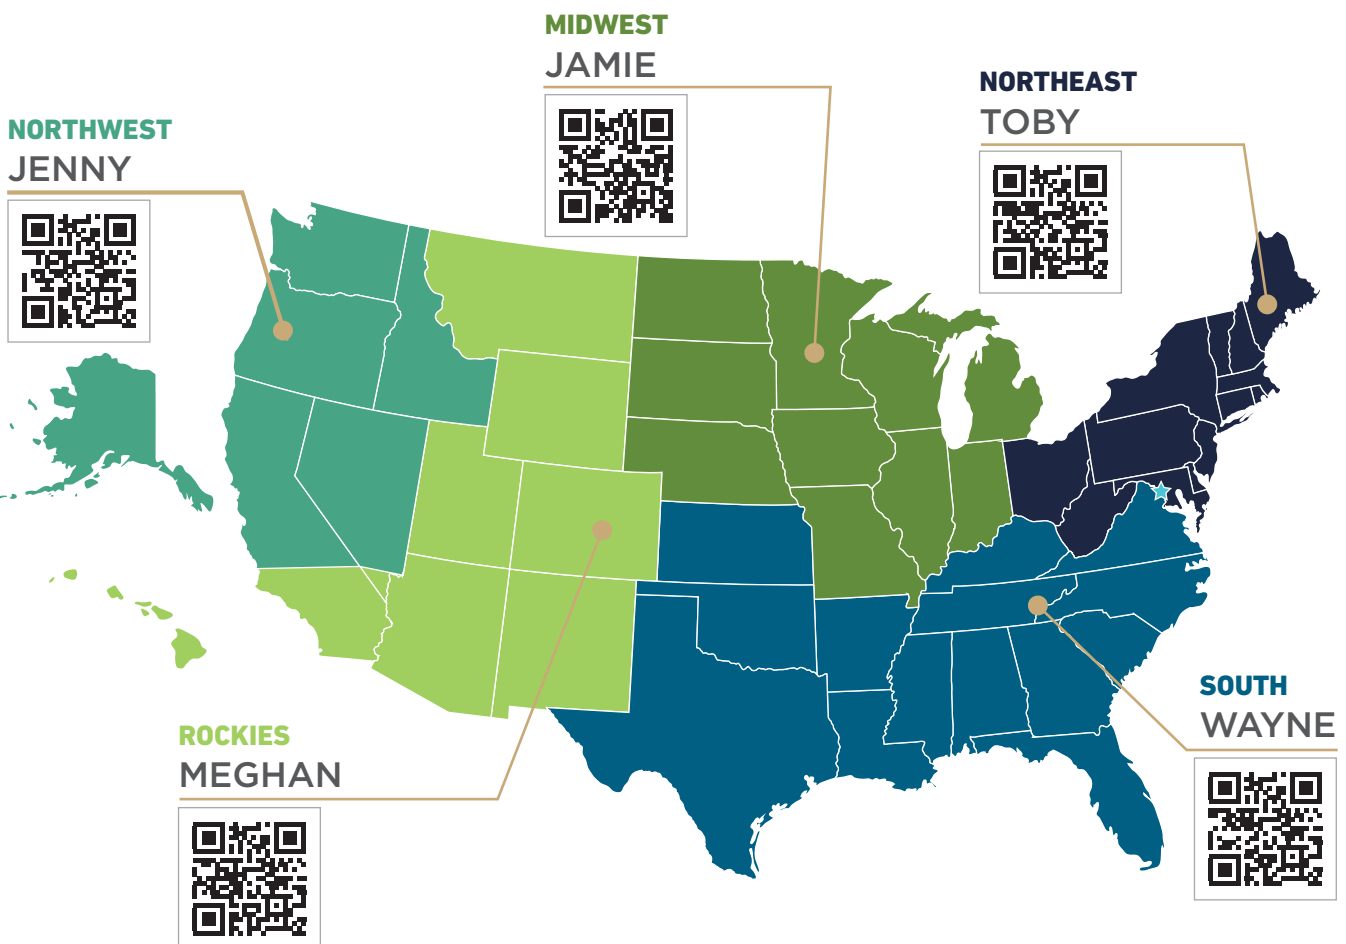

Product & Zero Waste Specialists

Our regional Product & Zero Waste Specialists (PZWs) work with end users, haulers, composters, and recyclers to create meaningful Zero Waste success stories. From small coffee shops, to universities, to large sports venues and multi-day festivals, our Product and Zero Waste Specialist team uses a combination of local relationships and industry expertise to assist our customers with diverting as much of their waste as possible.

Waste diversion of compostables can appear to be a complex process, but our Product and Zero Waste Specialists make it look seamless.

If you're just opening a business and looking to implement zero waste strategies from Day 1, or an NFL stadium with a history dating back to leather helmets, contact our PZW team. They will call on their passion and expertise to find a right-sized solution that works for you.

PZW Duties Include:

Keeping up to speed on local legislation, policy, and composting infrastructure.

Supporting broker and distributor sales reps with any key operator opportunities.

Managing database and analytics specific to our network of composters and haulers in their marketplace.

Assisting in the advancement of waste-diverting operators by offering both marketing and training support.

Contact your PZW today!