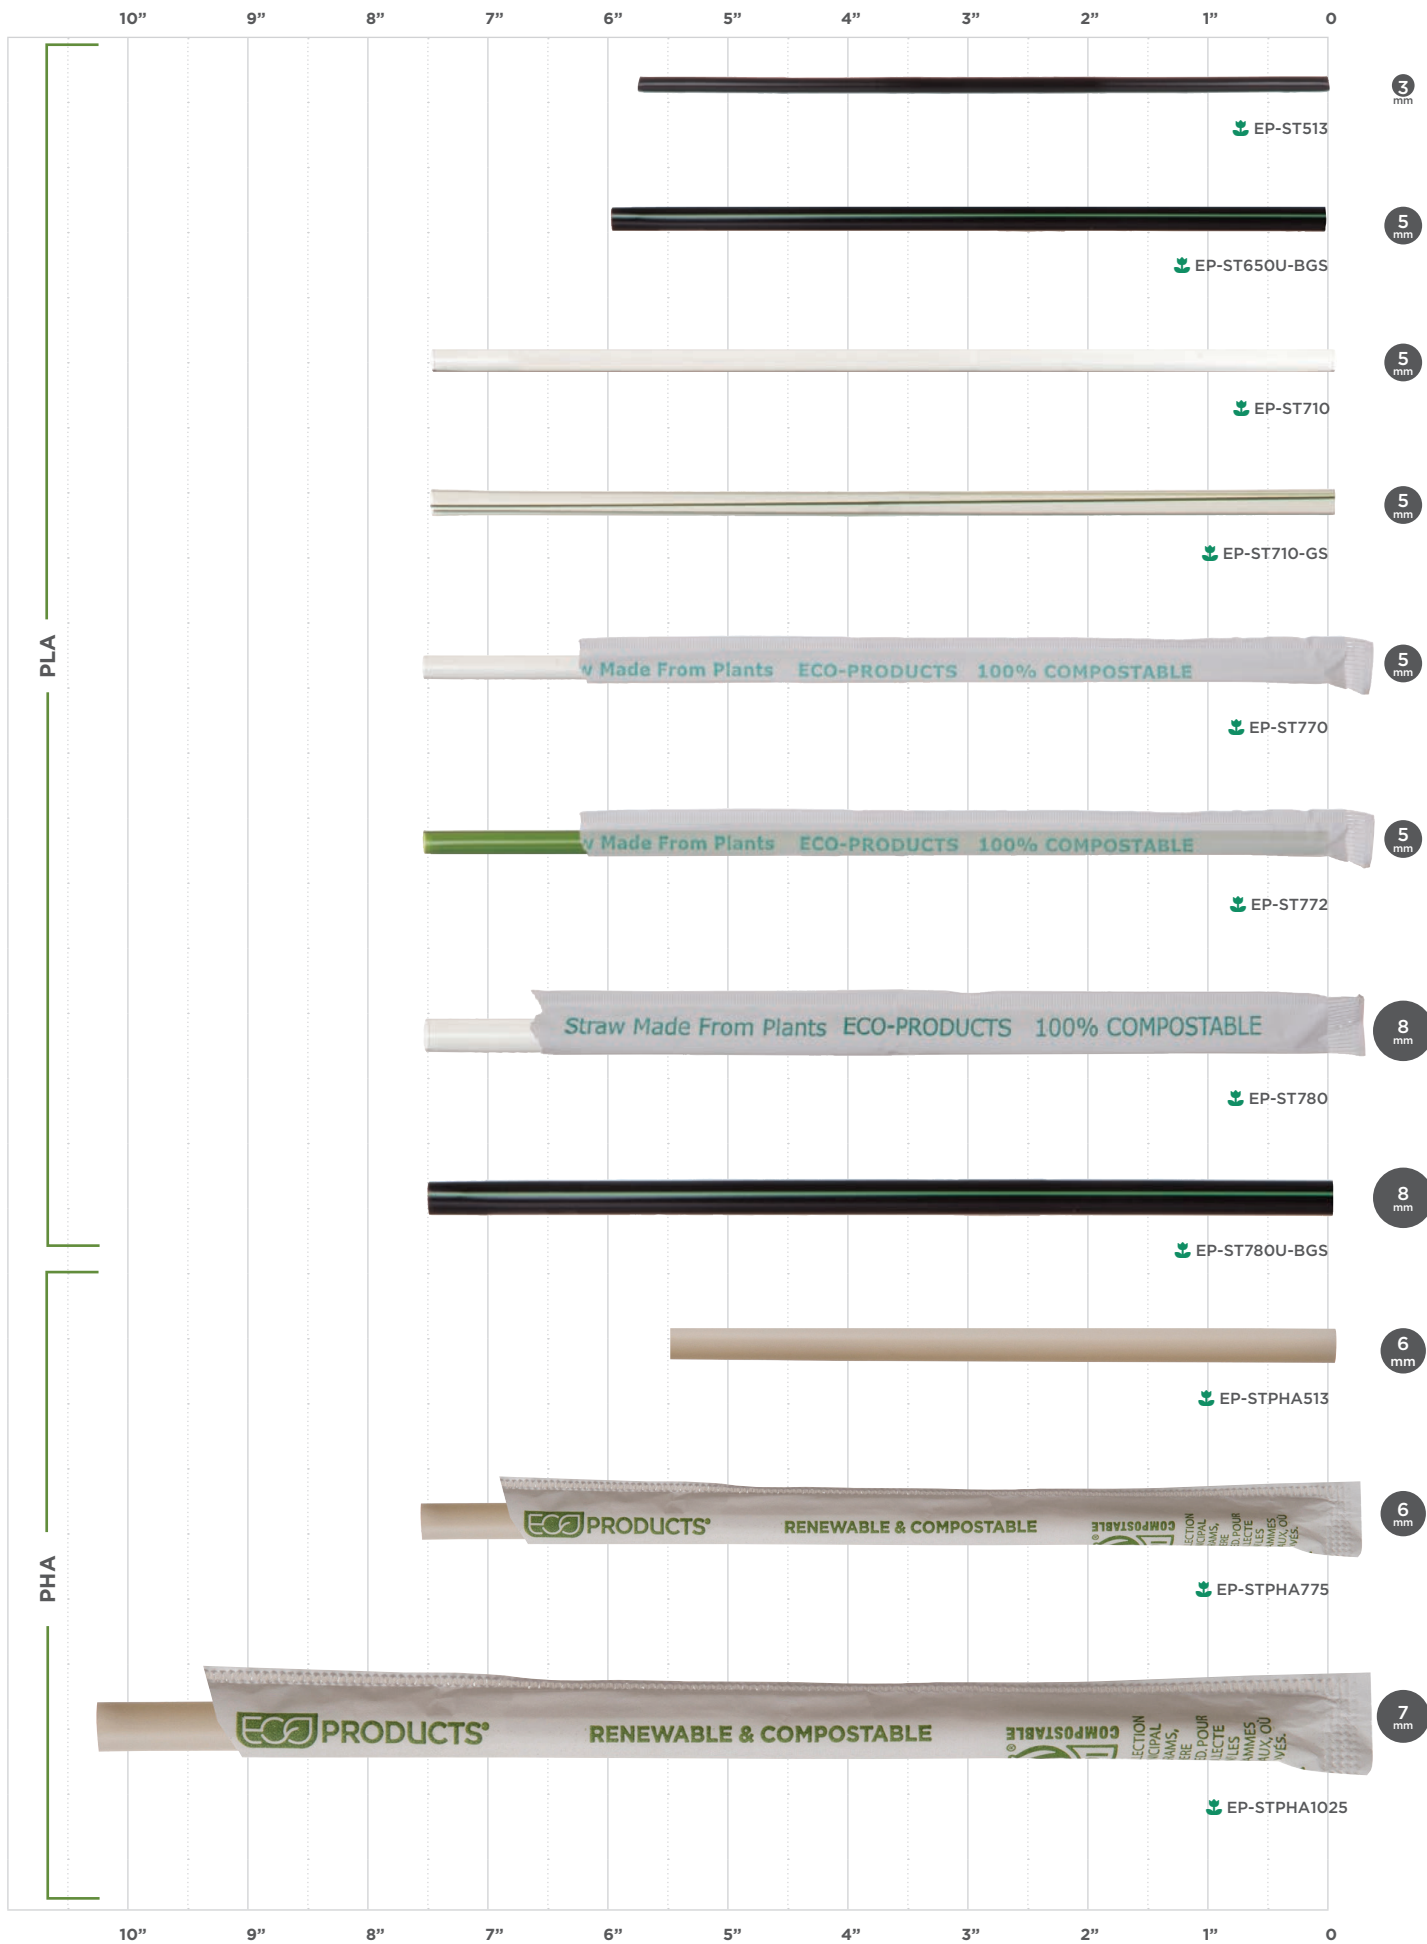

☒ Not Compostable

🌱 Vanguard

Straw images have been scaled down to fit.
 Diameters shown at actual size.

Clear Grab & Go Containers

Life is all about choices, and isn't it a wonderful feeling to stand in front of a display case of beautifully arranged food in colorful stacks to choose what to eat for lunch? Say no to the waste that comes with old-school containers and reach for something different. Fill your fridge with these attractive and environmentally preferable clear containers. Your customers will grab, go, and even better, come back again for seconds. They're clearly a better choice.